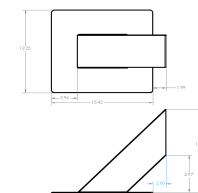

### A/C U-B A/C LINE SET FLASHING PANEL

Fits Line Sets with 1 1/2" to 3 1/2" Insulation Tubing  
 (sold in boxes of 2 or 4 only)

Tear-out Rubber Seal Inside  
 MSRP US \$14.95

[Download AutoCAD in .PDF](#)  
 />

Tech

[Order Now](#)

**P-200 PLUMBING, GAS & HVAC FLASHING PANEL**

Fits 2" to 2 1/2" sized pipes - copper, rigid, PVC and ABS. Also fits 3" Single Wall Sheet Metal Duct for HVAC applications.

NOTE: also used with electrical pipes through brick and stone veneers 11 1/8" x 11 1/8" x 3/32" (sold in boxes of 12 or 24 only)