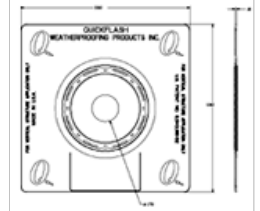

Tech

[Order Now](#)

P-200 PLUMBING, GAS & HVAC FLASHING PANEL

Fits 2" to 2 1/2" sized pipes - copper, rigid, PVC and ABS. Also fits 3" Single Wall Sheet Metal Duct for HVAC applications.

NOTE: also used with electrical pipes through brick and stone veneers 11 1/8" x 11 1/8" x 3/32" (sold in boxes of 12 or 24 only)

MSRP US $6.25

[Download AutoCAD in .PDF](#)

[Download AutoCAD in .DXF](#)

P-300

Tech

[Order Now](#)

P-300 PLUMBING, GAS & HVAC FLASHING PANEL

Fits 3" Copper, rigid, PVC and ABS sized pipe and 4" Single Wall Sheet Metal Duct

11 1/8" x 11 1/8" x 3/32" (sold in boxes of 12 or 24 only)

MSRP US $6.25

[Download AutoCAD in .PDF](#)

[Download AutoCAD in .DXF](#)

P-400

Tech

[Order Now](#)

P-400 PLUMBING, GAS & HVAC FLASHING PANEL

Fits 4" ABS sized pipe and 5" Single Wall Sheet Metal Duct

12 1/2" x 12 1/2" x 3/32" (sold in boxes of 12 and 24)

MSRP US $6.25

[Download AutoCAD in .PDF](#)

[Download AutoCAD in .DXF](#)

P-600

Tech

[Order Now](#)

P-600 PLUMBING, GAS & HVAC FLASHING PANEL

Fits 6" sized pipes- copper, rigid, PVC, ABS and 6" Single Wall Sheet Metal Duct

12 1/2" x 12 1/2" x 3/32" (sold in boxes of 12 and 24)

MSRP US $6.25

[Download AutoCAD in .PDF](#)

[Download AutoCAD in .DXF](#)

P-800 "Available Now "

Tech

[Order Now](#)

P-800 PLUMBING, GAS & HVAC FLASHING PANEL

Fits 8" sized pipes- copper, rigid, PVC, ABS and 7", 8" or 9" Single Wall Sheet Metal Duct

18 1/2" x 18 1/2" x 3/32" (sold in boxes of 12 and 24)

MSRP US $7.25

P-1000 "Available Now "