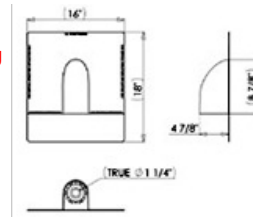

### A/C LINE SET FLASHING PANEL

Fits Line Sets with 1 1/2" - 2 3/4" Insulation Tubing  
 (sold in boxes of 1 or 4 only)

Rubber Seal Inside  
 MSRP US \$14.95

[Download AutoCAD in .PDF](#)  
 />

[Download AutoCAD in .DXF](#)