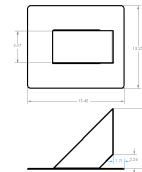

### A/C LINE SET FLASHING PANEL

Fits Line Sets with 1 1/2" - 3 1/2" Insulation Tubing  
 (sold in boxes of 2 or 4 only)

Tear-out Rubber Seal Inside  
 MSRP US \$14.95

[Download AutoCAD in .PDF](#)  
 />