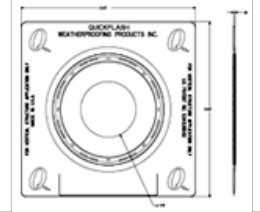

Fits 4" ABS sized pipe and 5" Single Wall Sheet Metal Duct

12 1/2" x 12 1/2" x 3/32" (sold in boxes of 12 and 24)

MSRP US \$6.25

[Download AutoCAD in .PDF](#)

[Download AutoCAD in .DXF](#)

**P-600**

Tech

[Order Now](#)

**P-600 PLUMBING, GAS & HVAC FLASHING PANEL**

Fits 6" sized pipes- copper, rigid, PVC, ABS and 6" Single Wall Sheet Metal Duct

12 1/2" x 12 1/2" x 3/32" (sold in boxes of 12 and 24)

MSRP US \$6.25

[Download AutoCAD in .PDF](#)