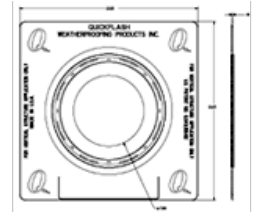

Tech

[Order Now](#)

P-200 PLUMBING, GAS & HVAC FLASHING PANEL

Fits 2" to 2 1/2" sized pipes - copper, rigid, PVC and ABS. Also fits 3" Single Wall Sheet Metal Duct for HVAC applications.

NOTE: also used with electrical pipes through brick and stone veneers 11 1/8" x 11 1/8" x 3/32" (sold in boxes of 12 or 24 only)

MSRP US $6.25

[Download AutoCAD in .PDF](#)

[Download AutoCAD in .DXF](#)

P-300

Tech

[Order Now](#)

P-300 PLUMBING, GAS & HVAC FLASHING PANEL

Fits 3" Copper, rigid, PVC and ABS sized pipe and 4" Single Wall Sheet Metal Duct

11 1/8" x 11 1/8" x 3/32" (sold in boxes of 12 or 24 only)

MSRP US $6.25

[Download AutoCAD in .PDF](#)

[Download AutoCAD in .DXF](#)

P-400

Tech

[Order Now](#)

P-400 PLUMBING, GAS & HVAC FLASHING PANEL

Fits 4" ABS sized pipe and 5" Single Wall Sheet Metal Duct

12 1/2" x 12 1/2" x 3/32" (sold in boxes of 12 and 24)

MSRP US $6.25

[Download AutoCAD in .PDF](#)

[Download AutoCAD in .DXF](#)

P-600

Tech

[Order Now](#)

P-600 PLUMBING, GAS & HVAC FLASHING PANEL

Fits 6" sized pipes- copper, rigid, PVC, ABS and 6" Single Wall Sheet Metal Duct

12 1/2" x 12 1/2" x 3/32" (sold in boxes of 12 and 24)

MSRP US $6.25

[Download AutoCAD in .PDF](#)

[Download AutoCAD in .DXF](#)

P-800 "Available Now "

Tech

[Order Now](#)

P-800 PLUMBING, GAS & HVAC FLASHING PANEL

Fits 8" sized pipes- copper, rigid, PVC, ABS and 7", 8" or 9" Single Wall Sheet Metal Duct

18 1/2" x 18 1/2" x 3/32" (sold in boxes of 12 and 24)

MSRP US $7.25

P-1000 "Available Now "