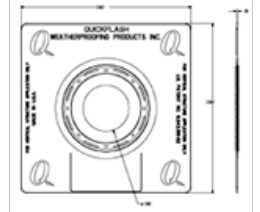

11 1/8" x 11 1/8" x 3/32" (sold in boxes of 12 or 24 only)

MSRP US \$6.25

[Download AutoCAD in .PDF](#)

[Download AutoCAD in .DXF](#)

**P-400**

Tech

[Order Now](#)

**P-400 PLUMBING, GAS & HVAC FLASHING PANEL**

Fits 4" ABS sized pipe and 5" Single Wall Sheet Metal Duct

12 1/2" x 12 1/2" x 3/32" (sold in boxes of 12 and 24)

MSRP US \$6.25

[Download AutoCAD in .PDF](#)

[Download AutoCAD in .DXF](#)

**P-600**

Tech

[Order Now](#)